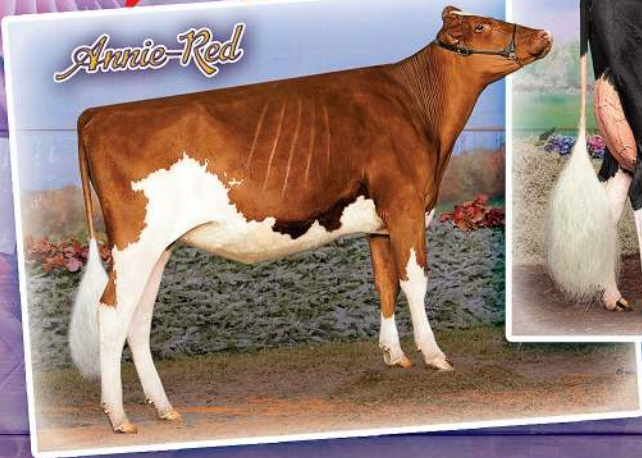

Focus on FALL

Exclusive selections from the best Jersey, Holstein and Red & White Holstein pedigrees in the business!

Aug 25, 2018 | 11am Central
At Sherona Hill, 456 Craig Road, Edgerton, WI

Greenlea Ad Annie-Red

Junior Champion,
International R&W Show 2017
Reserve Junior Champion,
International R&W Show 2016
Unanimous All-American
Red & White 2016 & 2017

ANNIE'S FULL SISTER sells! She is a red
Addiction-P Fall Calf ready to show!

BARBARA HAS 6 DAUGHTERS
SELLING BY POPULAR SIRES!
The spring yearlings are by Defiant
and Doorman; fall calves by Crush and
Diamondback. Your chance to
own a Gold Barbara - don't miss out!

Dams: Goldwyn Barbara 2E95 GMD x
Shottle Brasilia 2E92 DOM x
Barbie EX92 GMD DOM x EX92 GMD x
EX90 GMD DOM x 2E91 GMD DOM x EX90